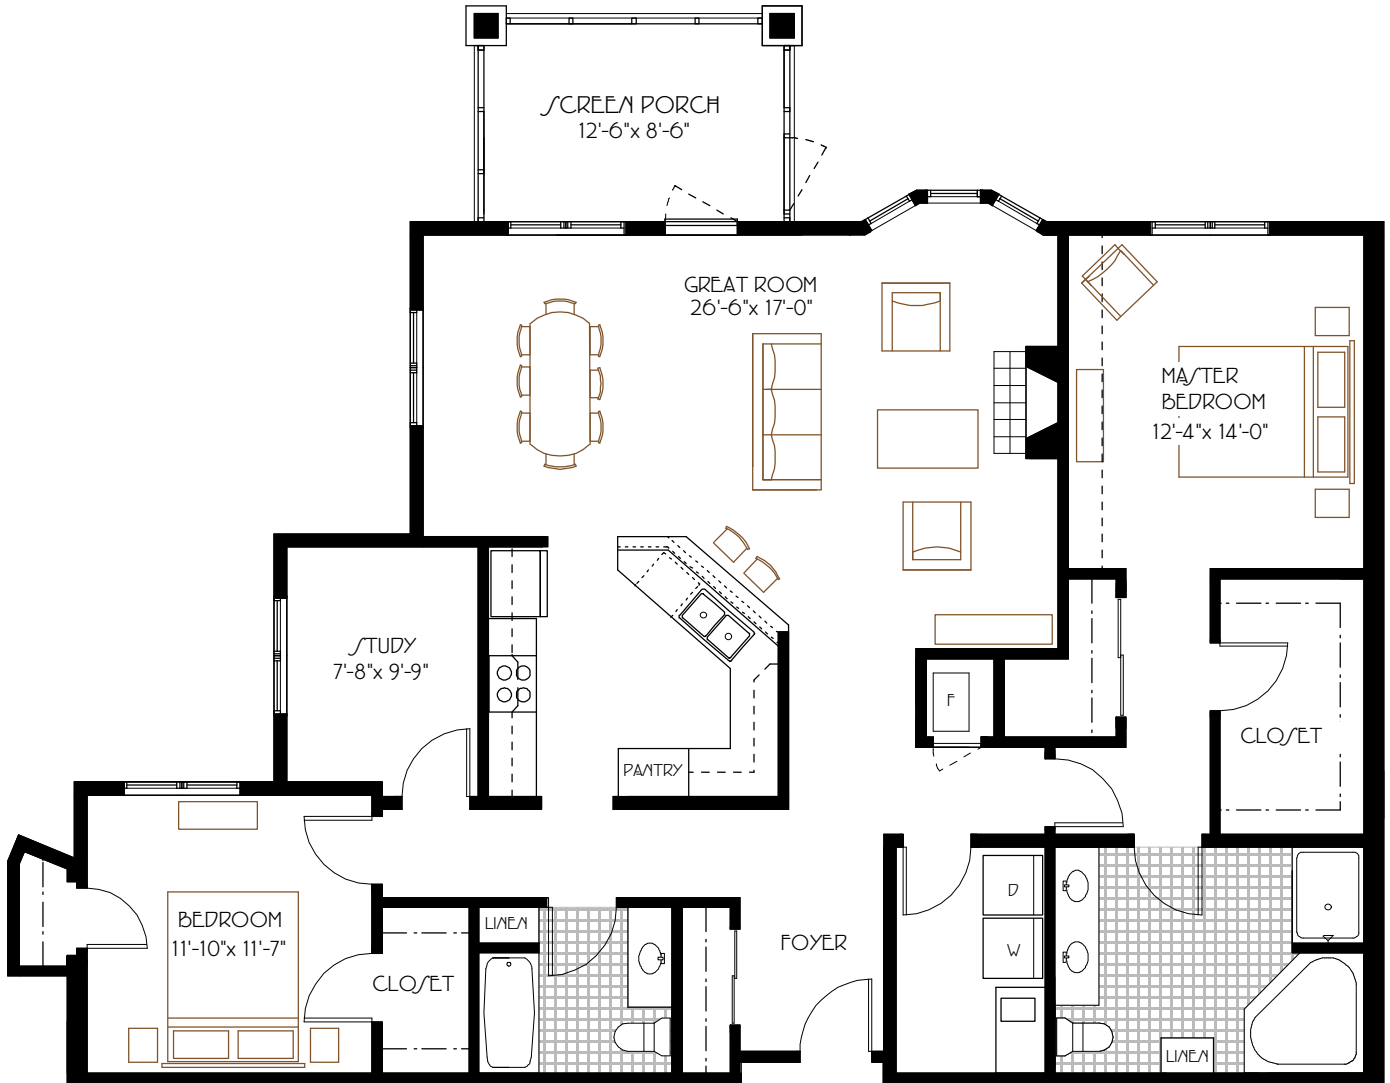

# GLEN WOOD HEIGHTS

■ CONDOMINIUM HOMES ■

THE WOODRIDGE  
TWO BEDROOM, 1,680 Square Feet