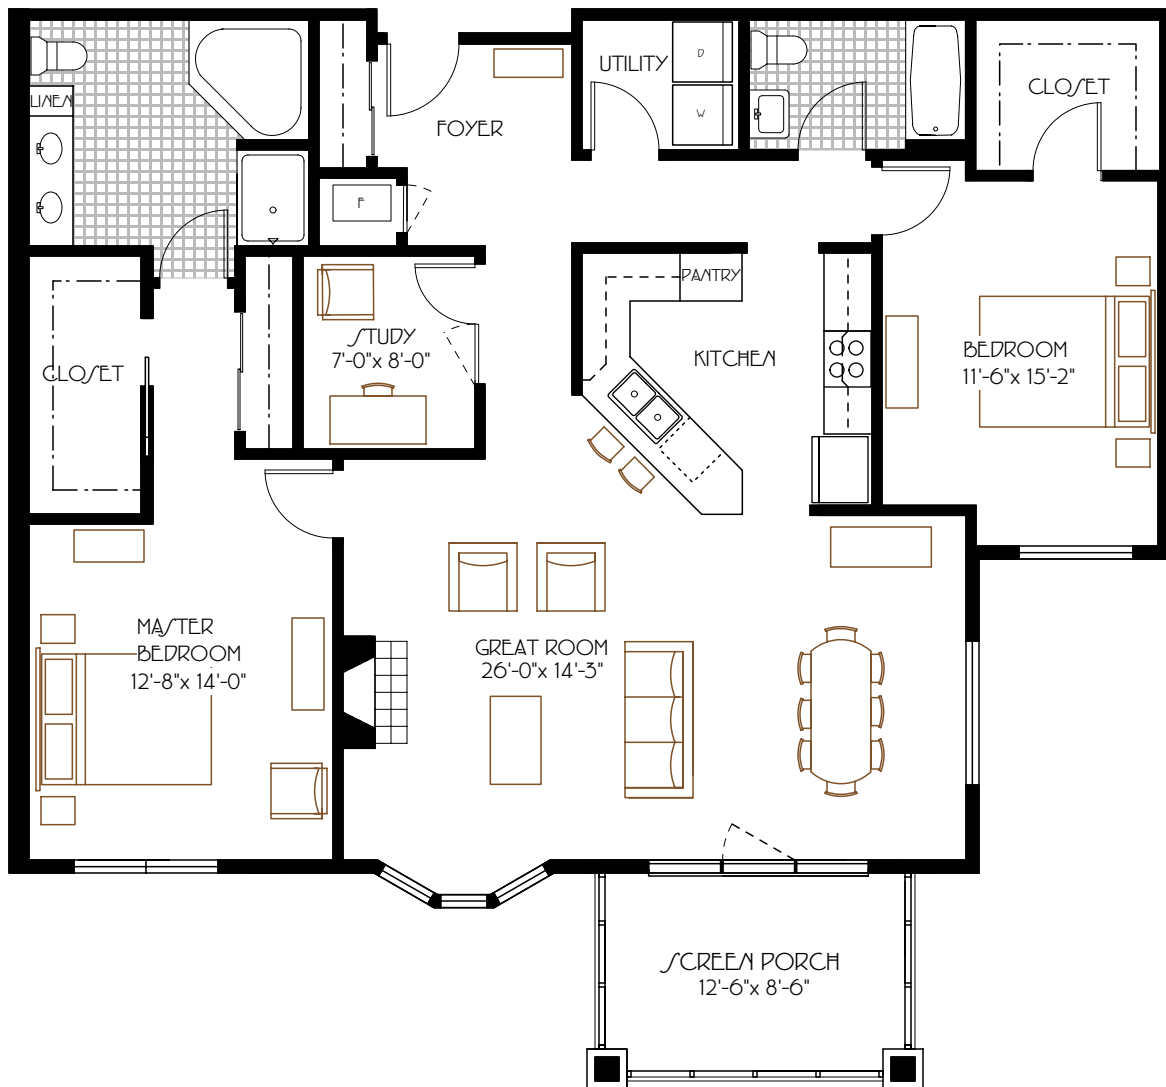

GLEN WOOD HEIGHTS

CONDOMINIUM HOMES

THE BRIARWOOD
TWO BEDROOM, 1,618 *square Feet*