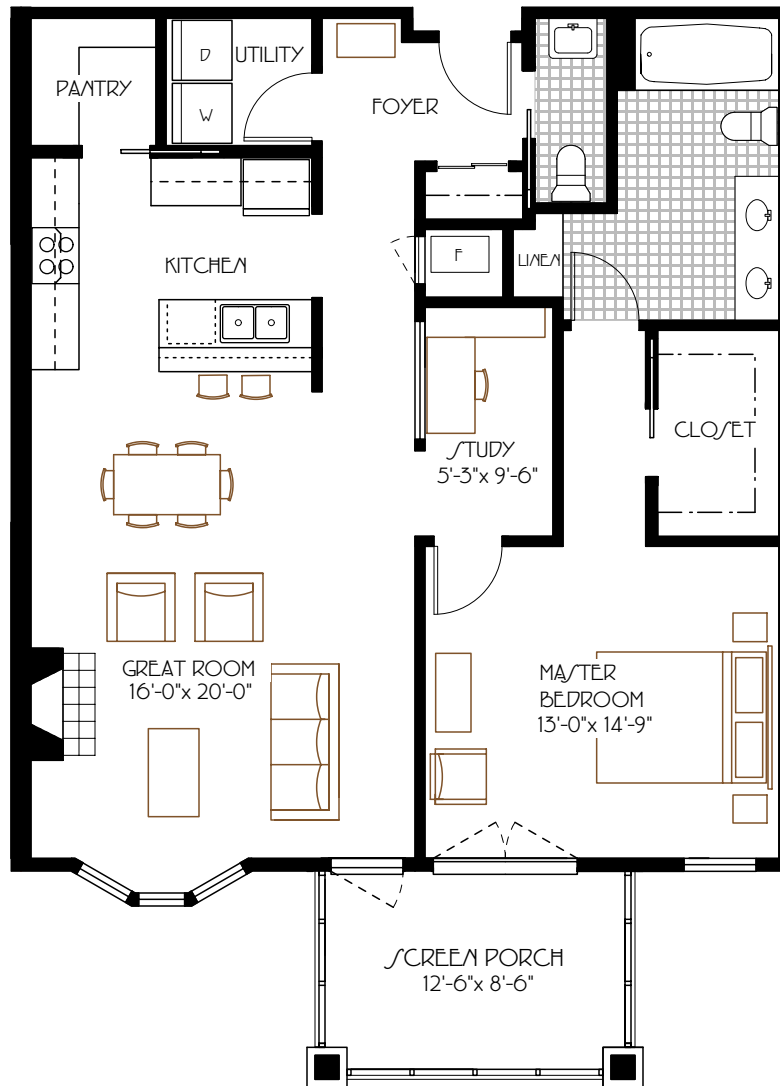

# GLEN WOOD HEIGHTS

■ CONDOMINIUM HOMES ■

**THE HAWTHORNE**  
ONE BEDROOM, 1,140 & 1,145 Square Feet