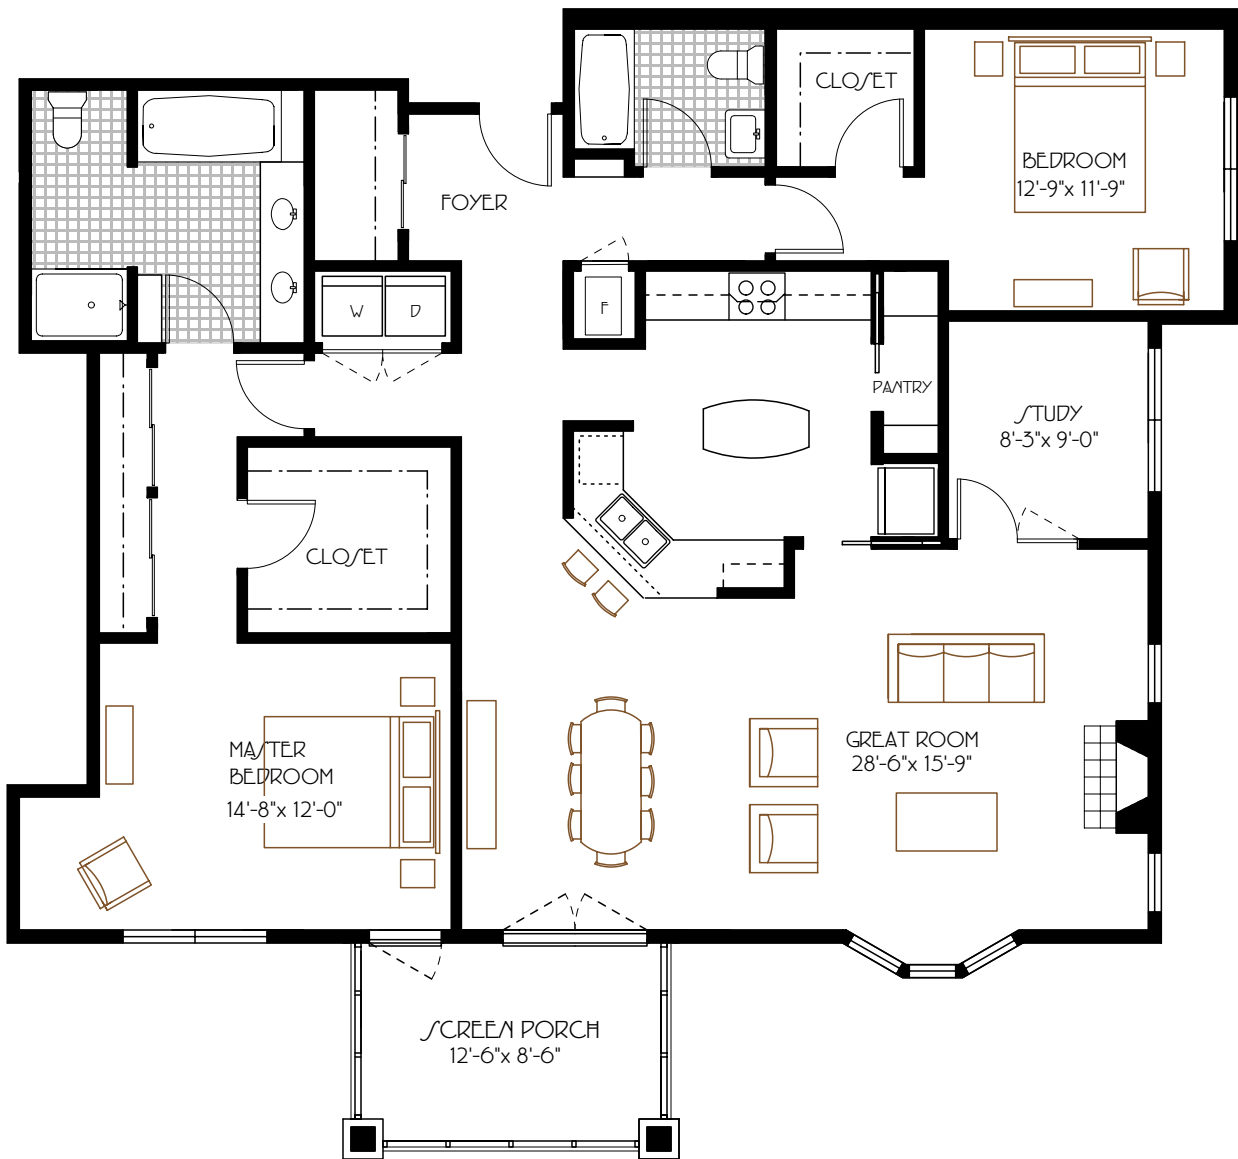

GLEN WOOD HEIGHTS

■ CONDOMINIUM HOMES ■

THE GREENBRIAR

TWO BEDROOM, 1,730 to 1,809 Square Feet
CORNER UNIT