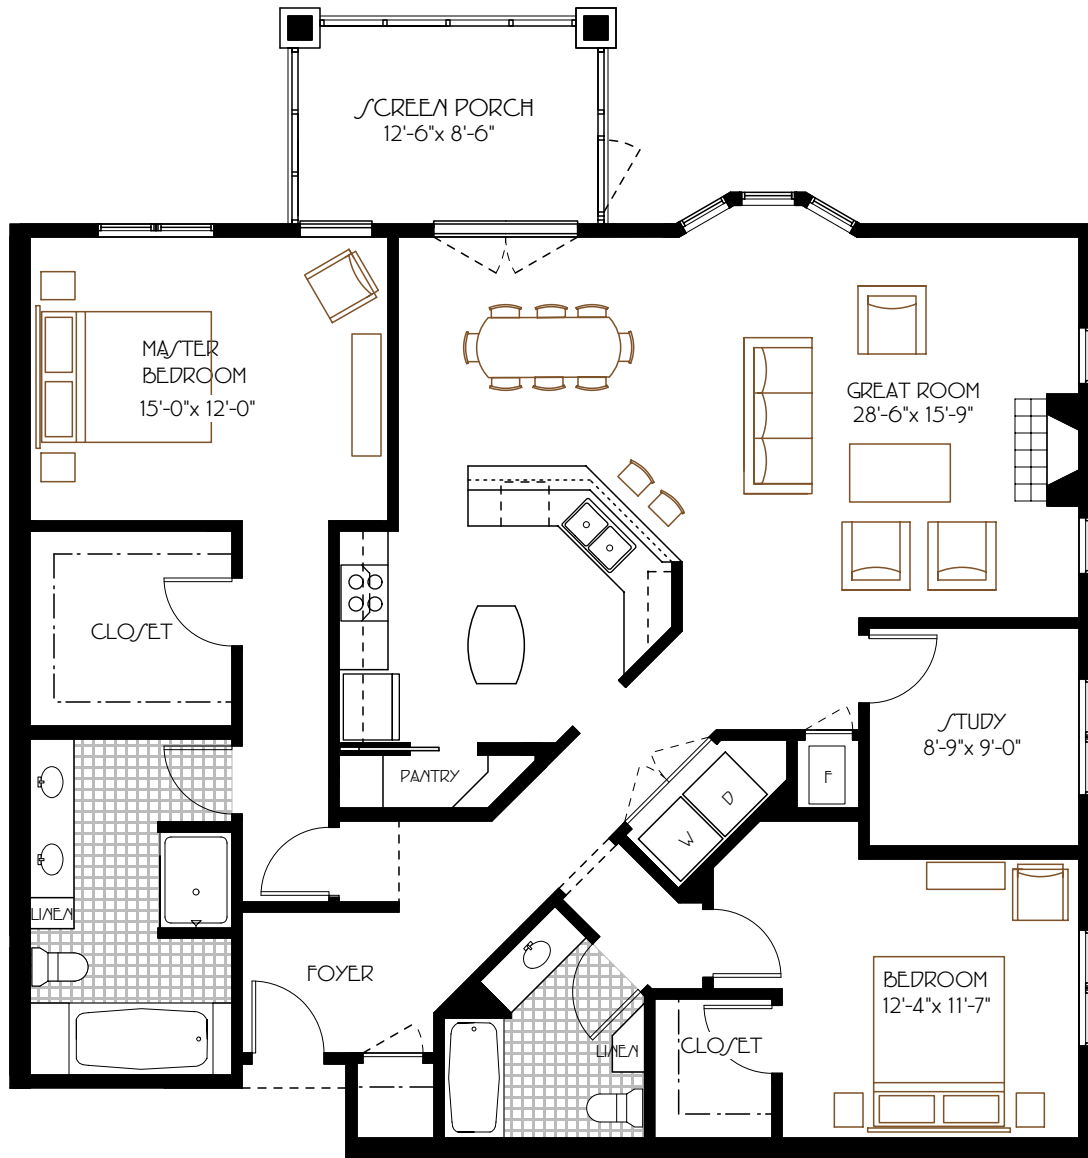

# GLEN WOOD HEIGHTS

■ CONDOMINIUM HOMES ■

**THE MEADOWBROOK**  
TWO BEDROOM, 1,685 *square Feet*  
CORNER UNIT