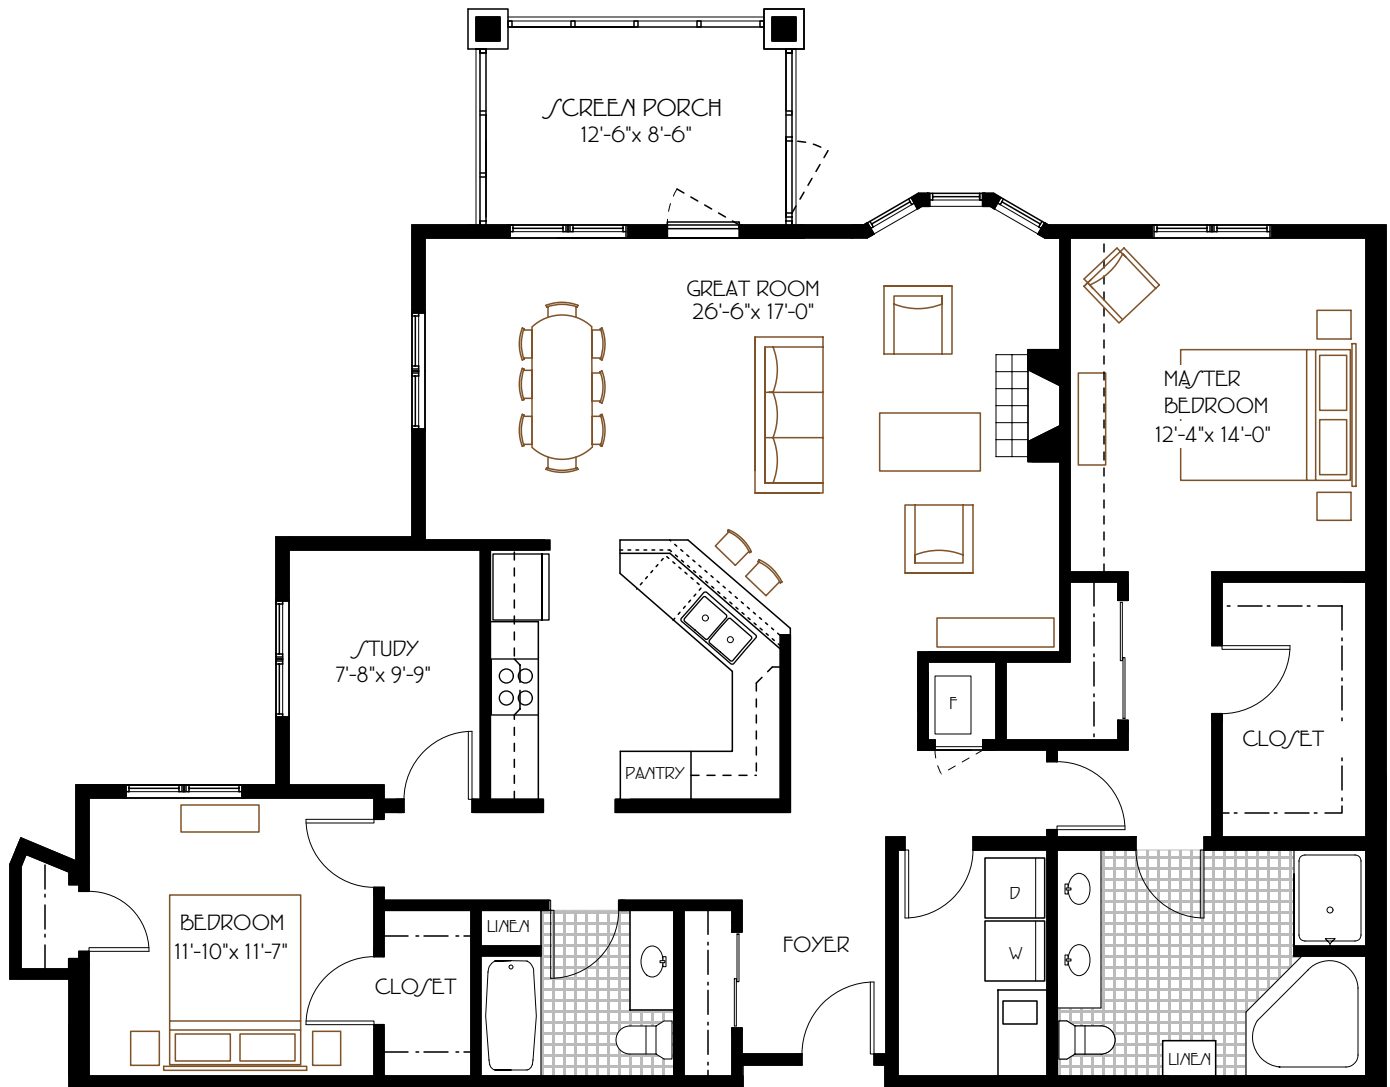

GLEN WOOD HEIGHTS

CONDOMINIUM HOMES

THE WOODRIDGE
TWO BEDROOM, 1,680 square Feet